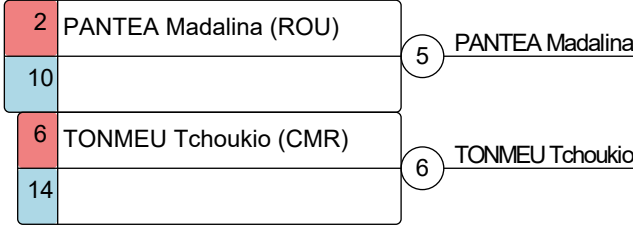

SAMBO World Championships 2015

12.11.2015 - 16.11.2015 Kasablanka (Marocco)

Women 72kg

6 competitors

Group A

Group B

Group C

Group D