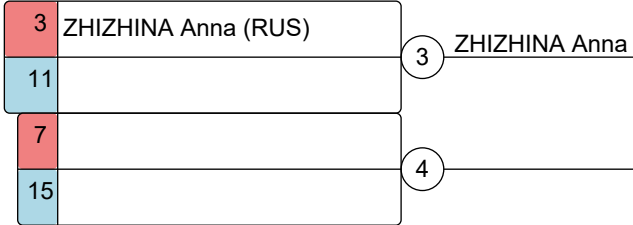

SAMBO World Championships 2015

12.11.2015 - 16.11.2015 Kasablanka (Marocco)

Women 72kg

6 competitors

Group A

Group B

Group C

Group D