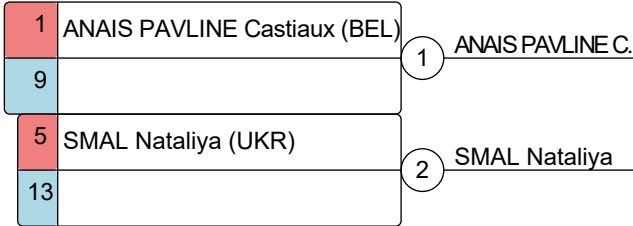

SAMBO World Championships 2015

12.11.2015 - 16.11.2015 Kasablanka (Marocco)

Women 72kg

6 competitors

Group A

Group B

Group C

Group D