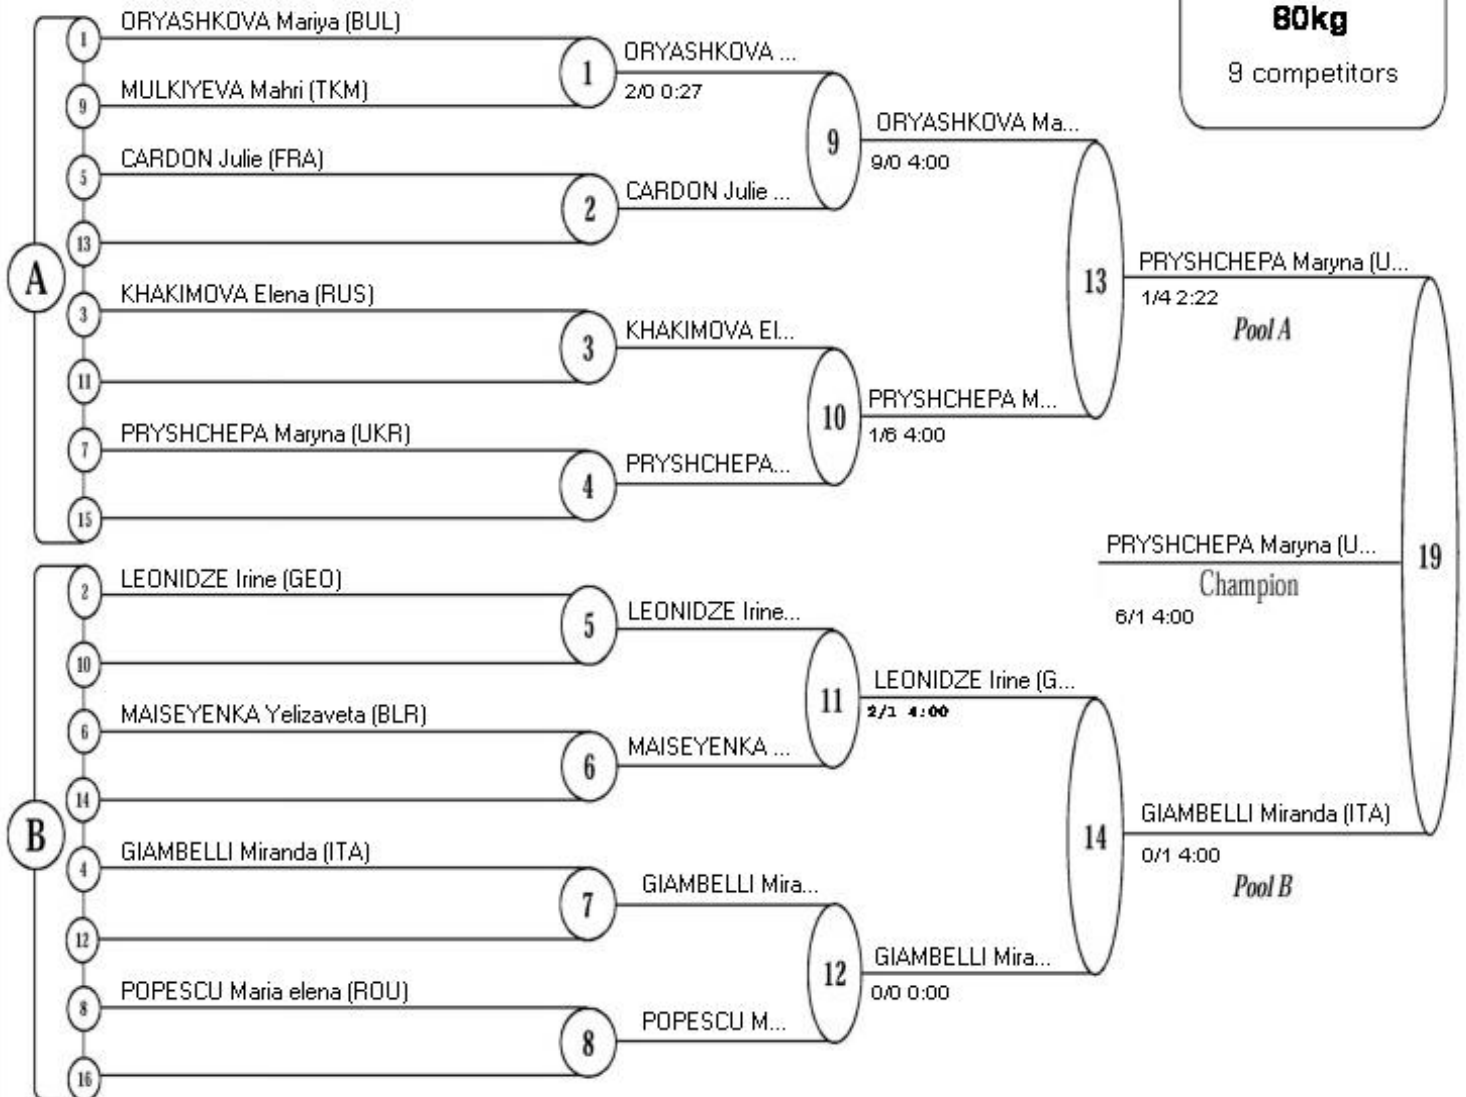

SAMBO World Championships 2012

08.11.2012 - 12.11.2012 Minsk, Belarus

W Women 80kg

9 competitors

Repechage

Final results

1. PRYSHCHEPA Maryna (...)
2. GIAMBELLI Miranda (ITA)
3. KHAKIMOVA Elena (RUS)
3. LEONIDZE Irine (GEO)
5. ORYASHKOVA Mariya (B...)
5. POPESCU Maria elena (...)