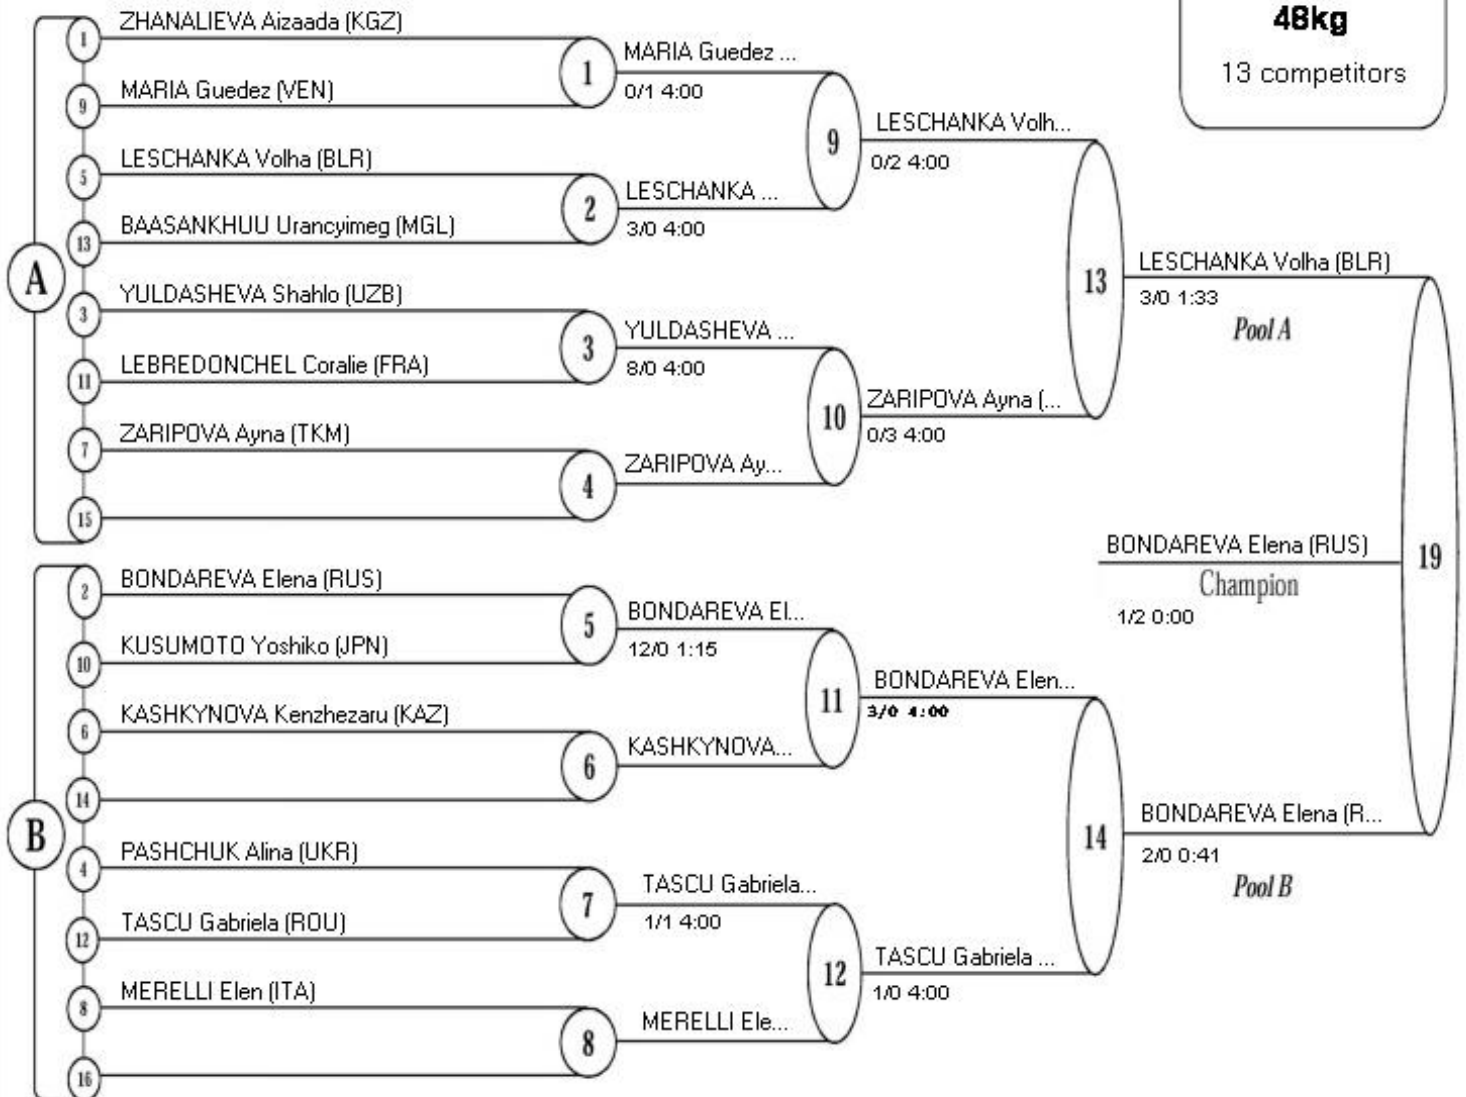

# SAMBO World Championships 2012

08.11.2012 - 12.11.2012 Minsk, Belarus

## W Women 48kg

13 competitors

### Repechage